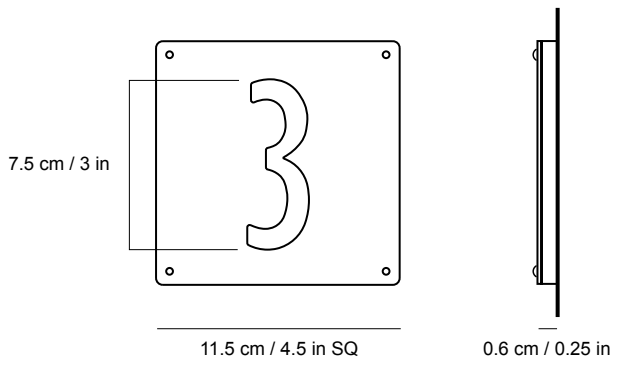

Tel 888.477.9288 Fax 888.882.9281 info@100watt.net www.100watt.net

545 8th Avenue, New York NY 10018
688 Vermont, San Francisco CA 94107
2101 9th Ave. #101, Seattle WA 98121
401 North Franklin, Chicago IL 60610

© 2008 100watt Network

PROJECT		
FIXTURE TYPE:		
APPROVED BY:		
COMPANY		DATE . .