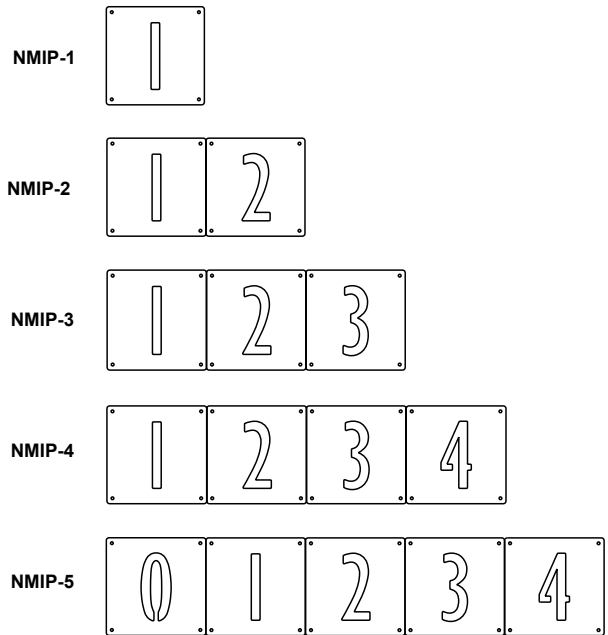

Tel 888.477.9288 Fax 888.882.9281 info@100watt.net www.100watt.net

545 8th Avenue, New York NY 10018
688 Vermont, San Francisco CA 94107
2101 9th Ave. #101, Seattle WA 98121
401 North Franklin, Chicago IL 60610

© 2008 100watt Network

PROJECT		
FIXTURE TYPE:		
APPROVED BY:		
COMPANY		DATE . .