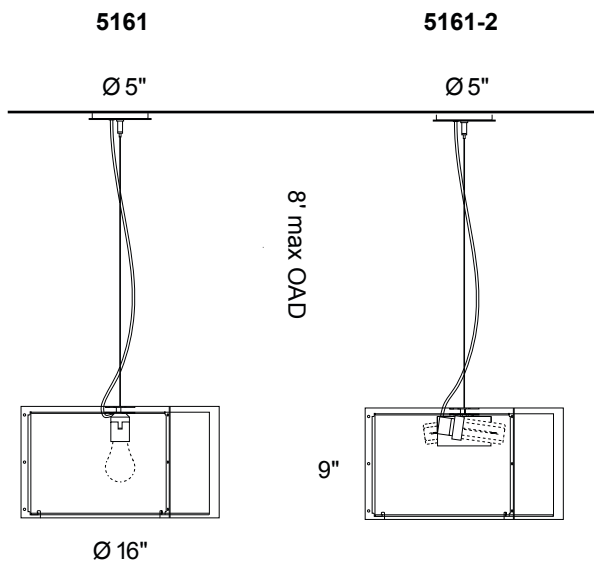

RESOLUTE
David 16 Pendant
Model: 5161, 5161-2

FINISHES:*

Satin Anodized Aluminum

DIFFUSER OPTIONS:*

- Progeny Blonde (PROB)
- Allure Ginseng (ALGN)
- Allure Meditation (ALMD)
- Allure Orchid (ALOR)
- Allure Tiki (ALTK)
- Allure Willow (ALWO)
- Whisper (WSP)
- Whisper Warm (WSPW)

WATTAGE OPTIONS:*

- 2 x 26W GX24q-3 CFL
- 1 x 100W E26
- Dimmable ballast option available

FEATURES:

Other sizes available

DESIGN:

Douglas Varey, 2002 - 2006

Suitable for damp locations.

* Additional options are available for project work

688 Vermont, San Francisco CA 94107
Tel 888.477.9288 Fax 888.882.9281
info@100watt.net www.100watt.net

PROJECT	
FIXTURE TYPE:	
APPROVED BY:	
COMPANY	DATE . .