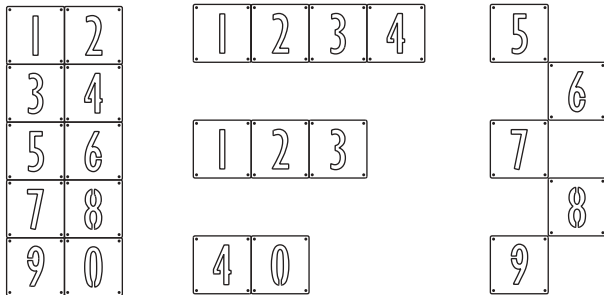

spore

PLANE address numerals

PLANE numbers are constructed of heavy 16 gauge stainless steel. The numeral forms are removed, allowing the mounting surface to show through. The 4 1/2" square shape mounts easily in horizontal and vertical orientations. Four stainless steel screws are provided.

Use these numbers for street address, room number signs or any other place you need a number.

Design: Tom Gordon and Ted Pierson, 2001.

Model: NMP-(Numeral)

Numerals: (1), (2), (3), (4), (5), (6), (7), (8), (9), (0), (A), (B), (C)