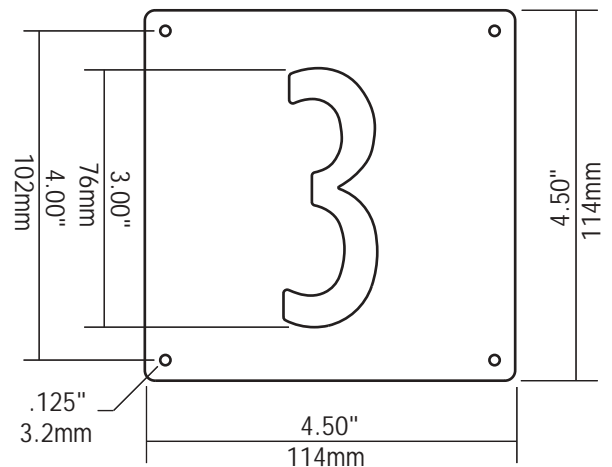

spore

PLANE address numerals

PLANE numbers are constructed of heavy 16 gauge stainless steel. The numeral forms are removed, allowing the mounting surface to show through. The 4 1/2" square shape mounts easily in horizontal and vertical orientations. Four stainless steel screws are provided.

Use these numbers for street address, room number signs or any other place you need a number.

Design: Tom Gordon and Ted Pierson, 2001.

Model: NMP-(Numeral)

Numerals: (1), (2), (3), (4), (5), (6), (7), (8), (9), (0), (A), (B), (C)