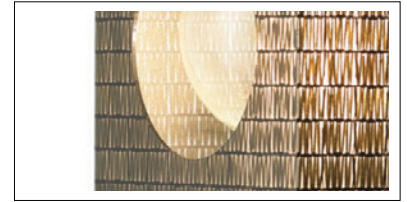

RESOLUTE

Box 2 Wall

Model: 5802

FINISHES:*

Satin Anodized Aluminum

DIFFUSER OPTIONS:*

- Progeny Blonde (PROB)
- Allure Ginseng (ALGN)
- Allure Meditation (ALMD)
- Allure Orchid (ALOR)
- Allure Tiki (ALTK)
- Allure Willow (ALWO)
- Whisper (WSP)

WATTAGE OPTIONS:*

1 x 40W G-25

LAMPING OPTIONS:

Incandescent

FEATURES:

May face up or down
Other sizes available

DESIGN:

Douglas Varey, 2002 - 2006