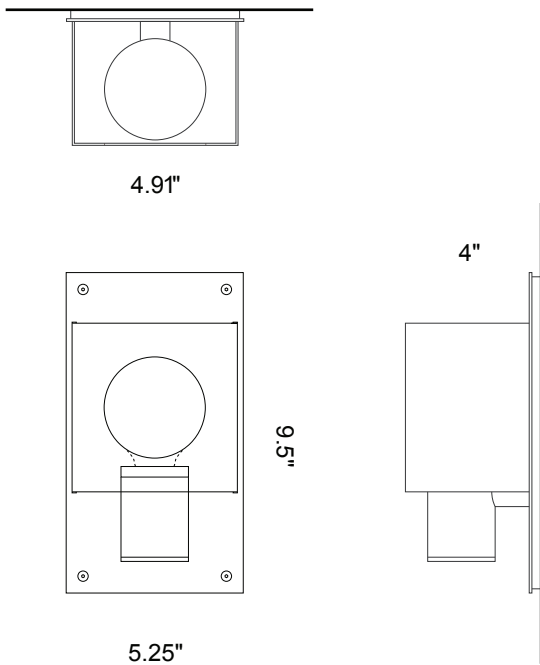

RESOLUTE

Box 2 Wall

Model: 5802

FINISHES:*

Satin Anodized Aluminum

DIFFUSER OPTIONS:*

- Progeny Blonde (PROB)
- Allure Ginseng (ALGN)
- Allure Meditation (ALMD)
- Allure Orchid (ALOR)
- Allure Tiki (ALTK)
- Allure Willow (ALWO)
- Whisper (WSP)

WATTAGE OPTIONS:*

1 x 40W G-25

LAMPING OPTIONS:

Incandescent

FEATURES:

May face up or down
Other sizes available

DESIGN:

Douglas Varey, 2002 - 2006

ADA **US** Suitable for damp locations.

* Additional options are available for project work

688 Vermont, San Francisco CA 94107
Tel 888.477.9288 Fax 888.882.9281
info@100watt.net www.100watt.net

PROJECT		
FIXTURE TYPE:		
APPROVED BY:		
COMPANY		DATE . .