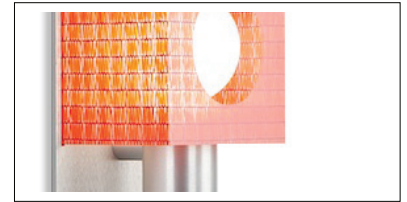

RESOLUTE

Box 2 Wall

Model: 5802

FINISHES:*

Satin Anodized Aluminum

DIFFUSER OPTIONS:*

- Progeny Blonde (PROB)
- Allure Ginseng (ALGN)
- Allure Meditation (ALMD)
- Allure Orchid (ALOR)
- Allure Tiki (ALTK)
- Allure Willow (ALWO)
- Whisper (WSP)

WATTAGE OPTIONS:*

1 x 40W G-25

LAMPING OPTIONS:

Incandescent

FEATURES:

May face up or down
Other sizes available

DESIGN:

Douglas Varey, 2002 - 2006