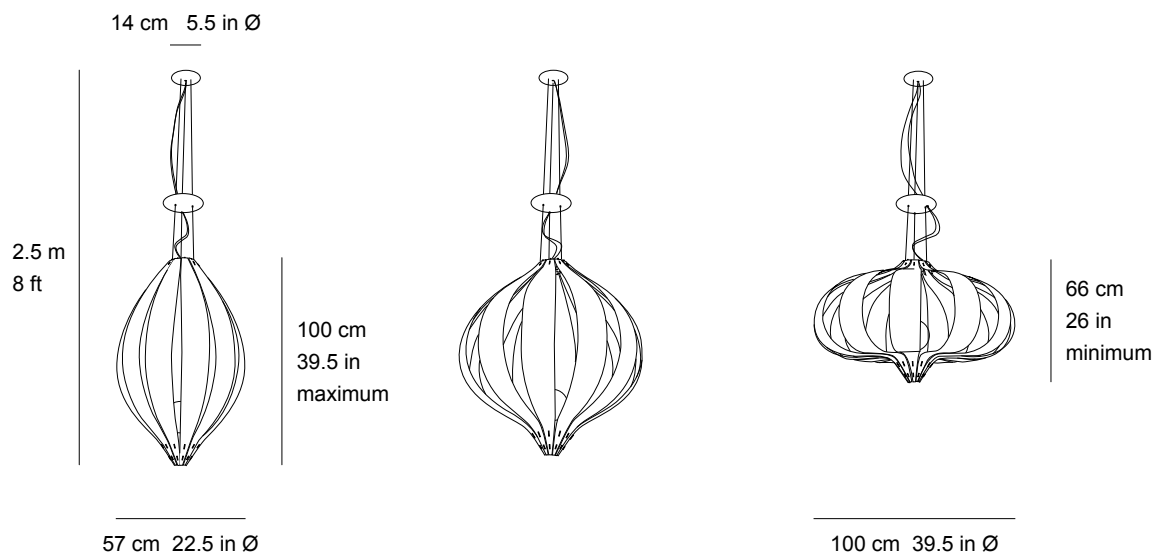

**LAMPING OPTIONS:**

1 x 150W E26 (G-40 / PAR 38 / PAR 30)

**FEATURES:**

Bloom can be set in various positions

**DESIGN:**

Brent Markee, 2002

Suitable for damp locations.

Tel 888.477.9288 Fax 888.882.9281 info@100watt.net www.100watt.net