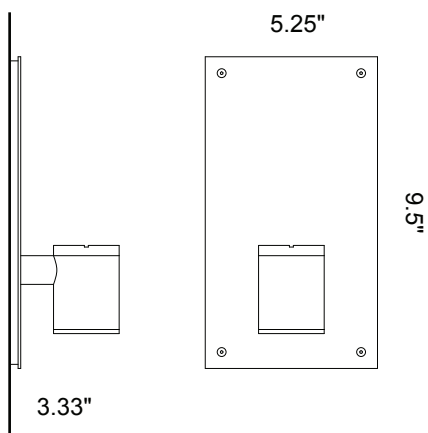

RESOLUTE
Purity ADA Wall
Model: 5420

FINISHES:*

Satin Anodized Aluminum

DIFFUSER:

n/a

LAMPING:

1 x 100W E26

A wide variety of lamp types can be utilized for different effects

FEATURES:

May be installed up or down facing

DESIGN:

Douglas Varey, 2000 - 2006

ADA

Suitable for damp locations.

* Additional options are available for project work

688 Vermont, San Francisco CA 94107
Tel 888.477.9288 Fax 888.882.9281
info@100watt.net www.100watt.net

PROJECT		
FIXTURE TYPE:		
APPROVED BY:		
COMPANY		DATE . .