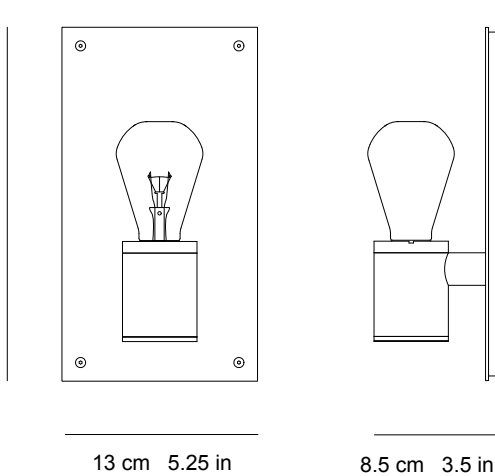

DESIGN:

Douglas Varey, 2000 - 2006

ADA

Suitable for damp locations.

24 cm
9.5 in