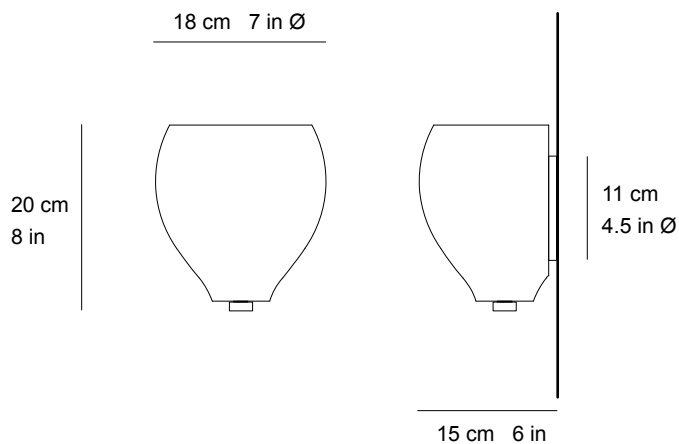

LAMPING OPTIONS:

1 x 75W E26

1 x 13W or 18W Fluorescent

DESIGN:

Douglas Varey, 1998 - 2003

Suitable for damp locations.

All dimensions given are approximate, hand blown glass will vary in size.

Tel 888.477.9288 Fax 888.882.9281 info@100watt.net www.100watt.net