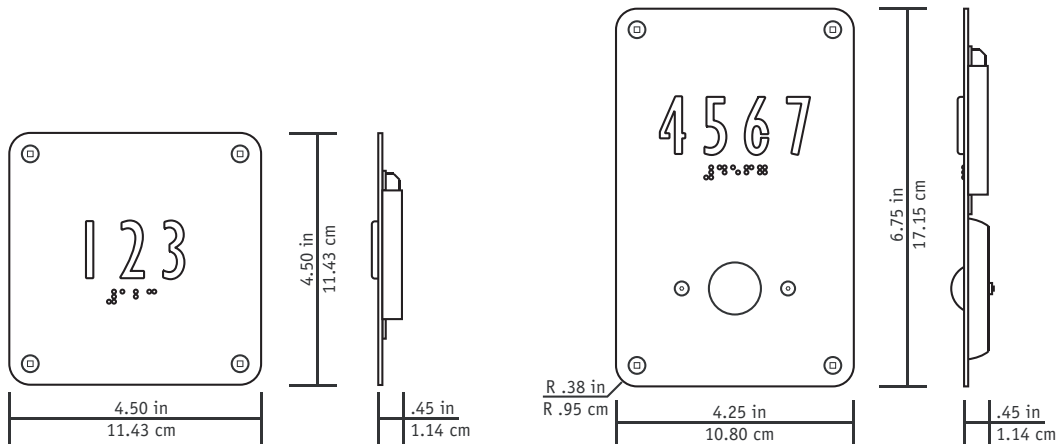

Tel 888.477.9288 Fax 888.882.9281 info@100watt.net www.100watt.net

545 8th Avenue, New York NY 10018
688 Vermont, San Francisco CA 94107
2101 9th Ave. #101, Seattle WA 98121
401 North Franklin, Chicago IL 60610

© 2008 Resolute/100watt Network

PROJECT		
FIXTURE TYPE:		
APPROVED BY:		
COMPANY		DATE . .