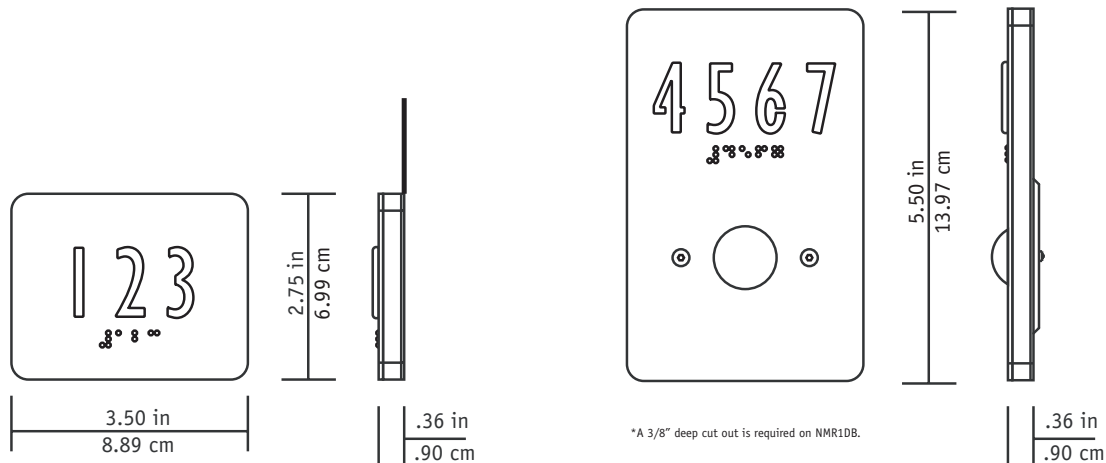

Tel 888.477.9288 Fax 888.882.9281 info@100watt.net www.100watt.net

545 8th Avenue, New York NY 10018
688 Vermont, San Francisco CA 94107
2101 9th Ave. #101, Seattle WA 98121
401 North Franklin, Chicago IL 60610

© 2008 Resolute/100watt Network

PROJECT		
FIXTURE TYPE:		
APPROVED BY:		
COMPANY		DATE . .