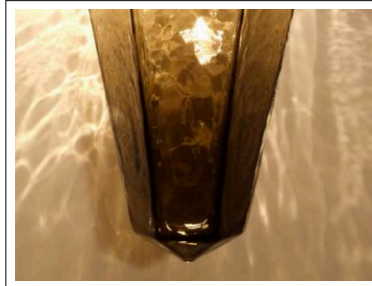

BODEGA

Donia

Model: 702 Pendant; 742 Wall

FINISHES:

Architectural Bronze
Silver Aluminum

DIFFUSER OPTIONS:*

WATTAGE OPTIONS:*

1 x 100W medium base max
1 x 3W LED module

LAMPING OPTIONS:

Incandescent
LED

DESIGN:

Jason Perkins & Jeff Benroth

Suitable for damp locations.

* Additional options are available upon request

All dimensions given are approximate, hand blown glass will vary in size.