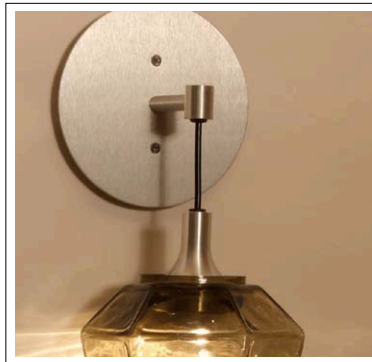

BODEGA

Donia

Model: 702 Pendant; 742 Wall

FINISHES:

Architectural Bronze
Silver Aluminum

DIFFUSER OPTIONS:*

WATTAGE OPTIONS:*

1 x 100W medium base max
1 x 3W LED module

LAMPING OPTIONS:

Incandescent
LED

DESIGN:

Jason Perkins & Jeff Benroth

Suitable for damp locations.

* Additional options are available upon request

All dimensions given are approximate, hand blown glass will vary in size.