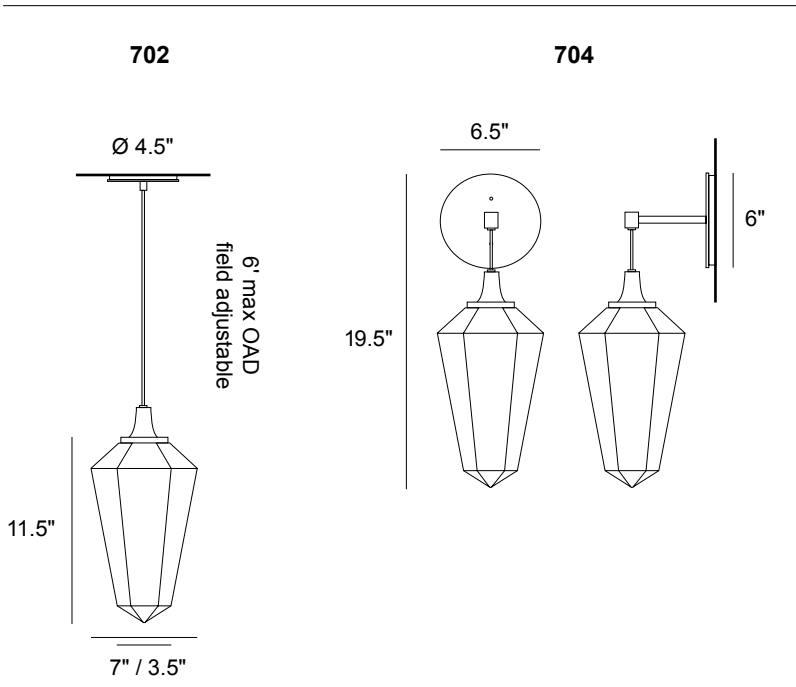

BODEGA

Donia

Model: 702 Pendant; 742 Wall

FINISHES:

Architectural Bronze
Silver Aluminum

DIFFUSER OPTIONS:*

WATTAGE OPTIONS:*

1 x 100W medium base max
1 x 3W LED module