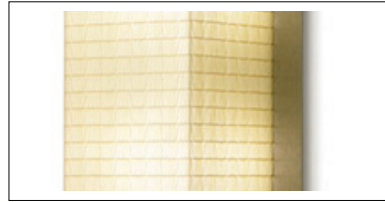

RESOLUTE

Box 22 Wall

Model: 5822

FINISHES:*

Satin Anodized Aluminum

DIFFUSER OPTIONS:*

- Progeny Blonde (PROB)
- Allure Ginseng (ALGN)
- Allure Meditation (ALMD)
- Allure Orchid (ALOR)
- Allure Tiki (ALTK)
- Allure Willow (ALWO)
- Whisper (WSP)
- Whisper Warm (WSPW)