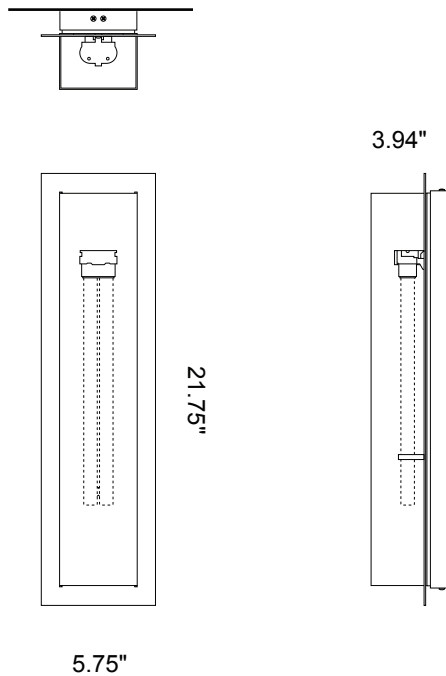

RESOLUTE

Box 22 Wall

Model: 5822

FINISHES:*

Satin Anodized Aluminum

DIFFUSER OPTIONS:*

- Progeny Blonde (PROB)
- Allure Ginseng (ALGN)
- Allure Meditation (ALMD)
- Allure Orchid (ALOR)
- Allure Tiki (ALTK)
- Allure Willow (ALWO)
- Whisper (WSP)
- Whisper Warm (WSPW)

WATTAGE OPTIONS:*

1 x 24W CFL

FEATURES:

Can be mounted up, down or horizontal
Other sizes available

DESIGN:

Douglas Varey, 2002 - 2006

ADA c **us** Suitable for damp locations.

* Additional options are available for project work

688 Vermont, San Francisco CA 94107
Tel 888.477.9288 Fax 888.882.9281
info@100watt.net www.100watt.net

PROJECT		
FIXTURE TYPE:		
APPROVED BY:		
COMPANY		DATE . .